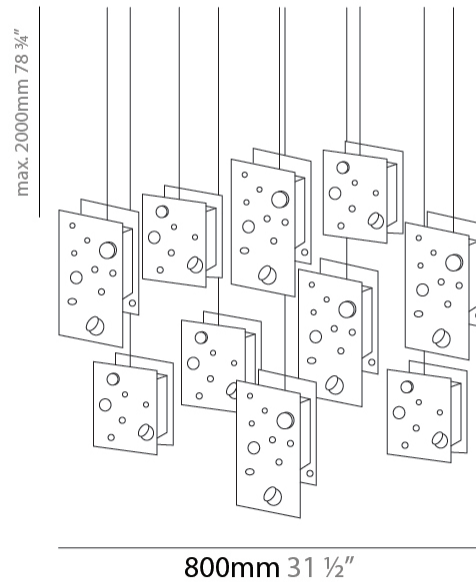

PROJECT
TYPE
SPECIFIER
QUANTITY
DATE

BUCHI VERTICAL SUSPENSION

D131597-

base number Finish
Options

1. To build a product code in our configurator select the specify button on the base model # product page
2. To build a manual product code on this datasheet choose from the options listed below in blue font and add the suffix to the base model #

GENERAL

Series: Buchi
Subseries: Buchi Vertical
Partner: Knikerboker
Division: Design
Installation: Suspension
Product Type: Pendant
Mounting Location: Ceiling
Light Distribution: Direct

PHYSICAL

Shape: Abstract
Length (mm): 800
Length (in): 31 1/2
Width (mm): 800
Width (in): 31 1/2
Height (mm): 2000
Height (in): 78 3/4
Fixture Finish: EWH / EBK / MAN / COF / PRD / SLF / GLF / CLF / BRL
Fixture Material: Metal
Cable Details: 2000mm / 78 3/4" Cable

ELECTRICAL

Lamp Type: LED Retrofit
Bulb Included: Bulb Not Included
Total Output Wattage (W): 50
Max. Wattage Per Lamp (W): 7
Lamp Base: E26
Dimming: Non-Dimming / Phase Dimming (120vac Only)
Input Voltage (V): 120Vac Direct Line

LED

CRI: >80 CRI

OPTICAL

RATINGS AND CERTIFICATIONS

Certified By: Certified for North American Standards
IP rating: IP20